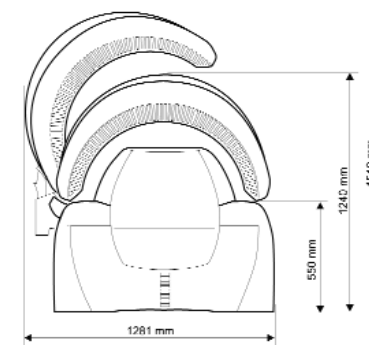

	<b>34 SLi</b>	<b>34 SLi Int.</b>	<b>34 SLi H. Int.</b>	<b>34 SPr</b>
surface	Metallic effect	Metallic effect	Metallic effect	Metallic effect
Inside lighting	●	●	●	●
Tubes top	18 x 100 W	18 x 160 W	18 x 160 W	18 x 120 W
Tubes base	16 x 100 W	16 x 100 W	16 x 160 W	16 x 100 W
Face tanner	3 x 400 W	3 x 400 W	3 x 400 W	11 x 25 W
Luxura filter technology	●	●	●	-
HPS	○	○	○	-
5 step adjustable body cooler	●	●	●	●
5 step adjustable face cooler	●	●	●	●
LED blower decor light	●	●	●	●
Decorative panel silver	●	●	●	●
Loudspeakers (2) in face cooler	●	●	●	●
sound around including myMP3	○	○	○	○
smart voice <sup>1</sup>	○	○	○	○
contourPLUS	○	○	●	○
Xsens	○	○	○	○
Qsens <sup>2</sup>	○	○	○	○
CliMax <sup>3</sup>	○	○	○	-
backFLEX	○	○	○	○
Dust filters	●	●	●	●
EasyLift Acrylic system	●	●	●	●
Sound volume adjustment <sup>1</sup>	●	●	●	●
LCD timer display	●	●	●	●
Programmable internal timer	●	●	●	●
Connection for external timer	●	●	●	●
Hour counter	●	●	●	●
2nd hour counter with reset-function	●	●	●	●
Connection	400 V - 50 Hz 3~N/PE	400 V - 50 Hz 3~N/PE	400 V - 50 Hz 3~N/PE	400 V - 50 Hz 3~N/PE
Power (with CliMax)	ca. 5.9 (6.6) kW	ca. 7.0 (7.7) kW	ca. 8.5 (9.3) kW	ca. 4.8 kW
Fuses	3 x 16 A	3 x 16 A	3 x 16 A	3 x 16 A
Weight (excl. packaging) (CliMax + 50kg)	265 kg	280 kg	295 kg	255 kg