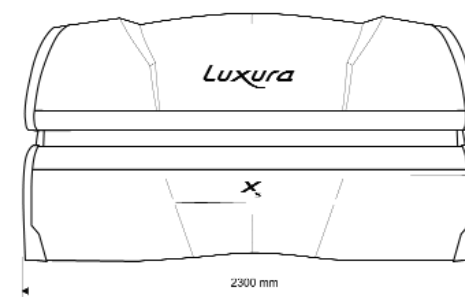

	<b>34 SLi</b>	<b>34 SLi Int.</b>	<b>34 SLi H. Int.</b>	<b>34 SPr</b>
surface	Metallic effect	Metallic effect	Metallic effect	Metallic effect
Inside lighting	●	●	●	●
Tubes top	18 x 100 W	18 x 160 W	18 x 160 W	18 x 120 W
Tubes base	16 x 100 W	16 x 100 W	16 x 160 W	16 x 100 W
Face tanner	3 x 400 W	3 x 400 W	3 x 400 W	11 x 25 W
Luxura filter technology	●	●	●	-
HPS	○	○	○	-
5 step adjustable body cooler	●	●	●	●
5 step adjustable face cooler	●	●	●	●
LED blower decor light	●	●	●	●
Decorative panel silver	●	●	●	●
Loudspeakers (2) in face cooler	●	●	●	●
sound around including myMP3	○	○	○	○
smart voice <sup>1</sup>	○	○	○	○
contourPLUS	○	○	●	○
Xsens	○	○	○	○
Qsens <sup>2</sup>	○	○	○	○
CliMax <sup>3</sup>	○	○	○	-
backFLEX	○	○	○	○
Dust filters	●	●	●	●
EasyLift Acrylic system	●	●	●	●
Sound volume adjustment <sup>1</sup>	●	●	●	●
LCD timer display	●	●	●	●
Programmable internal timer	●	●	●	●
Connection for external timer	●	●	●	●
Hour counter	●	●	●	●
2nd hour counter with reset-function	●	●	●	●
Connection	400 V - 50 Hz 3~N/PE	400 V - 50 Hz 3~N/PE	400 V - 50 Hz 3~N/PE	400 V - 50 Hz 3~N/PE
Power (with CliMax)	ca. 5.9 (6.6) kW	ca. 7.0 (7.7) kW	ca. 8.5 (9.3) kW	ca. 4.8 kW
Fuses	3 x 16 A	3 x 16 A	3 x 16 A	3 x 16 A
Weight (excl. packaging) (CliMax + 50kg)	265 kg	280 kg	295 kg	255 kg